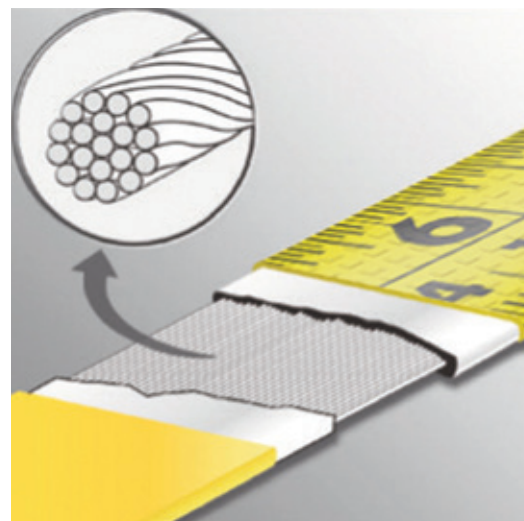

#### Mighty Handy

*Good game changer tape measure never been so secure. Anyone in the trades should give it a try easy to work with one hand. Might even buy more.*

## LONG Fibreglass Tape

Komelon Long Fibreglass tapes come in 30m/100ft, 50m/165ft, 100m/330ft lengths. The ABS open frame has a gear driven winding handle and 2 steel rollers to allow the blade to return without twisting. The blade is made of 16,000 strand fibreglass to prevent stretch and it's the only fibreglass tape on the market to have Class 2 accuracy.